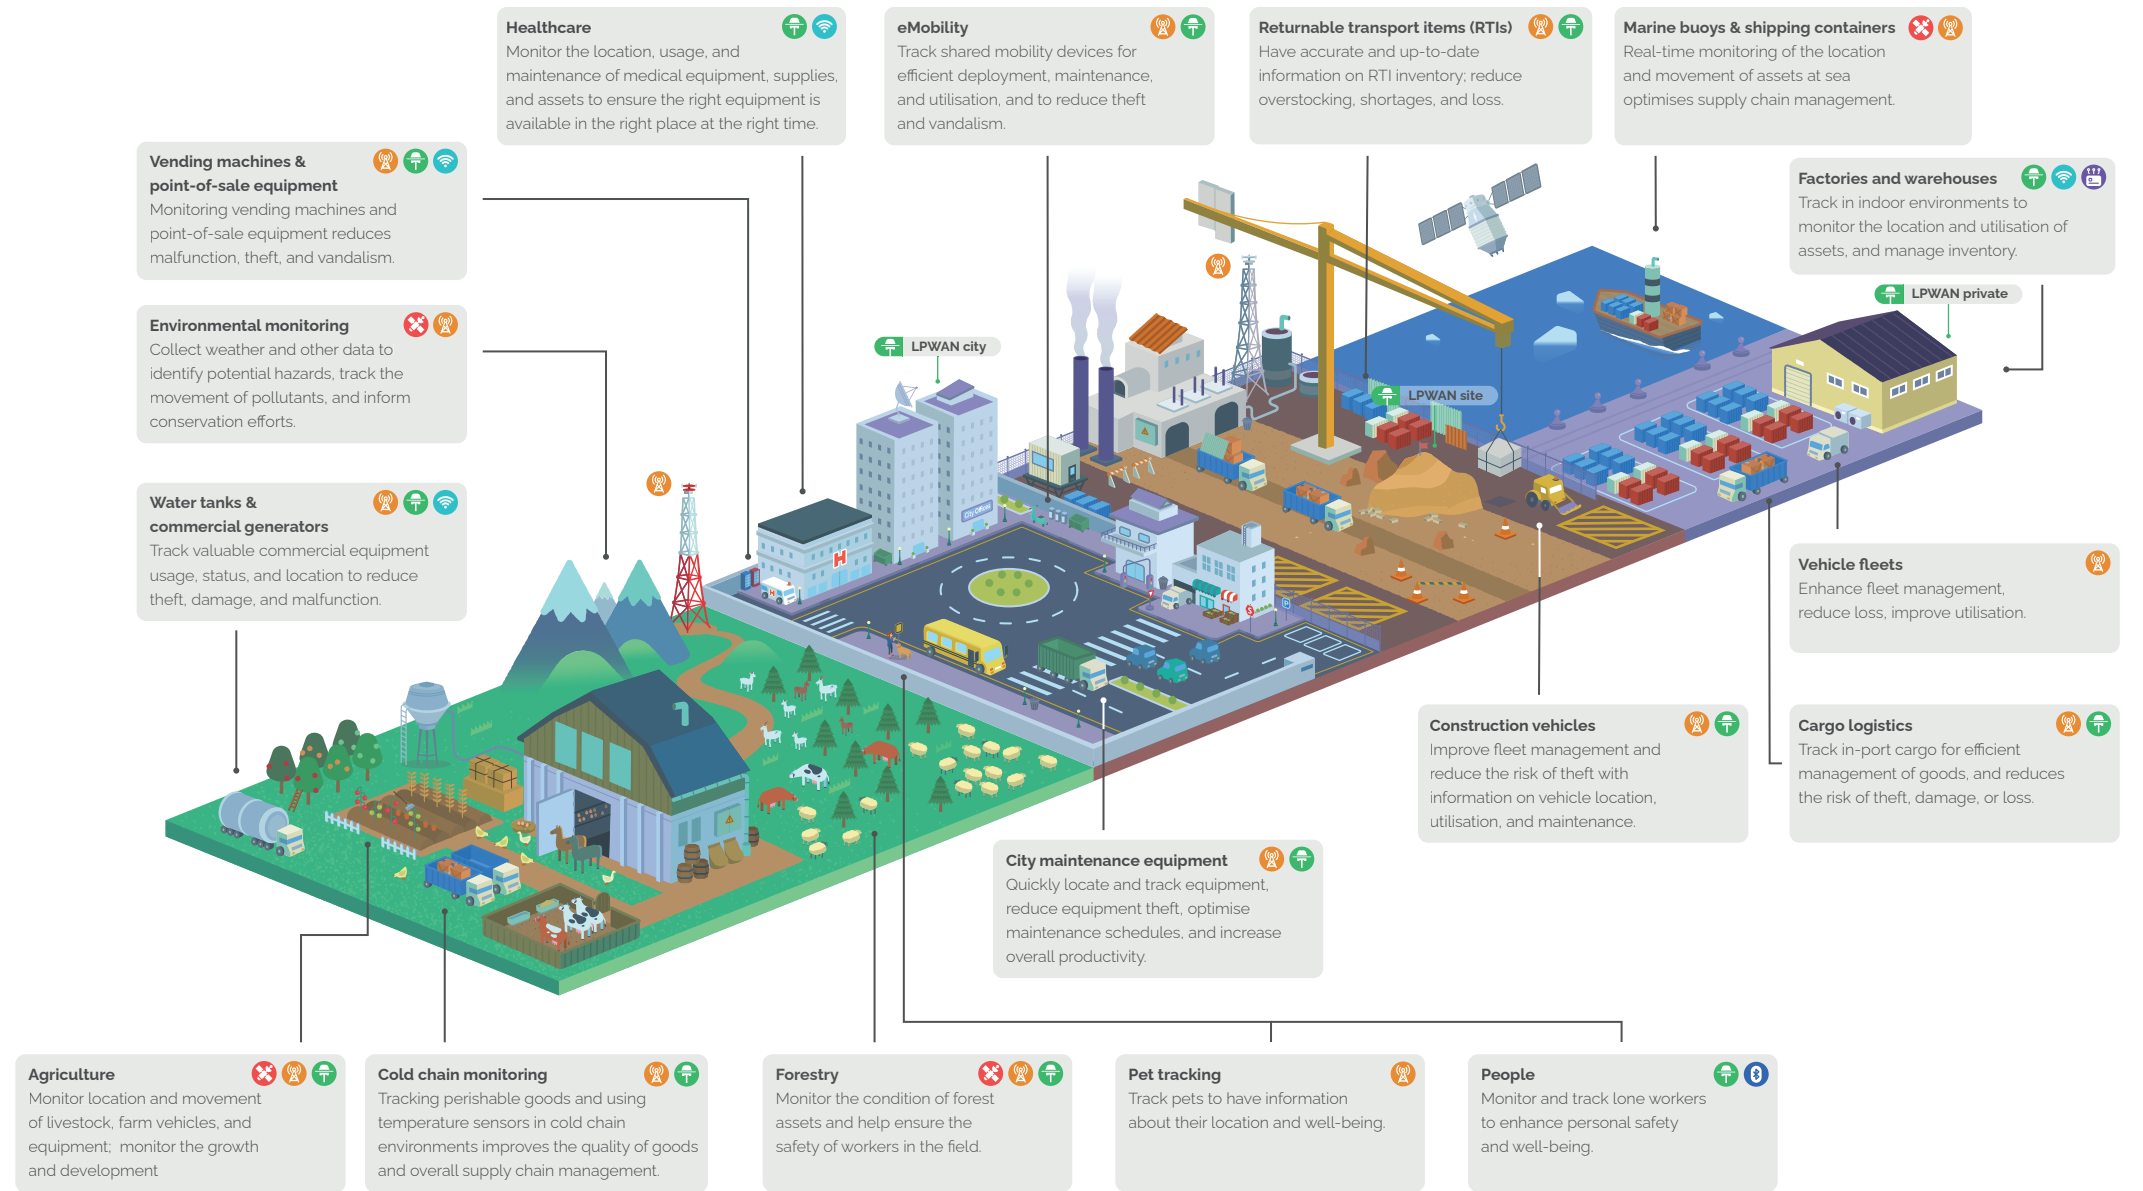

The IoT Asset Tracking Universe

KEY – CONNECTIVITY OPTIONS

SatIoT
Provides global coverage that is not reliant on terrestrial infrastructure

Cellular
Provides high-speed connectivity and widespread coverage

LPWAN
A low-power, wide area network (Sigfox, Private LPWAN, LoRaWAN, 6LoWPAN etc)

Wi-Fi
Wireless local area network that uses radio waves to provide internet connectivity

Bluetooth
Short-range wireless technology that enables devices to communicate with each other

RFID
Provides wireless connectivity between a reader and a tag.